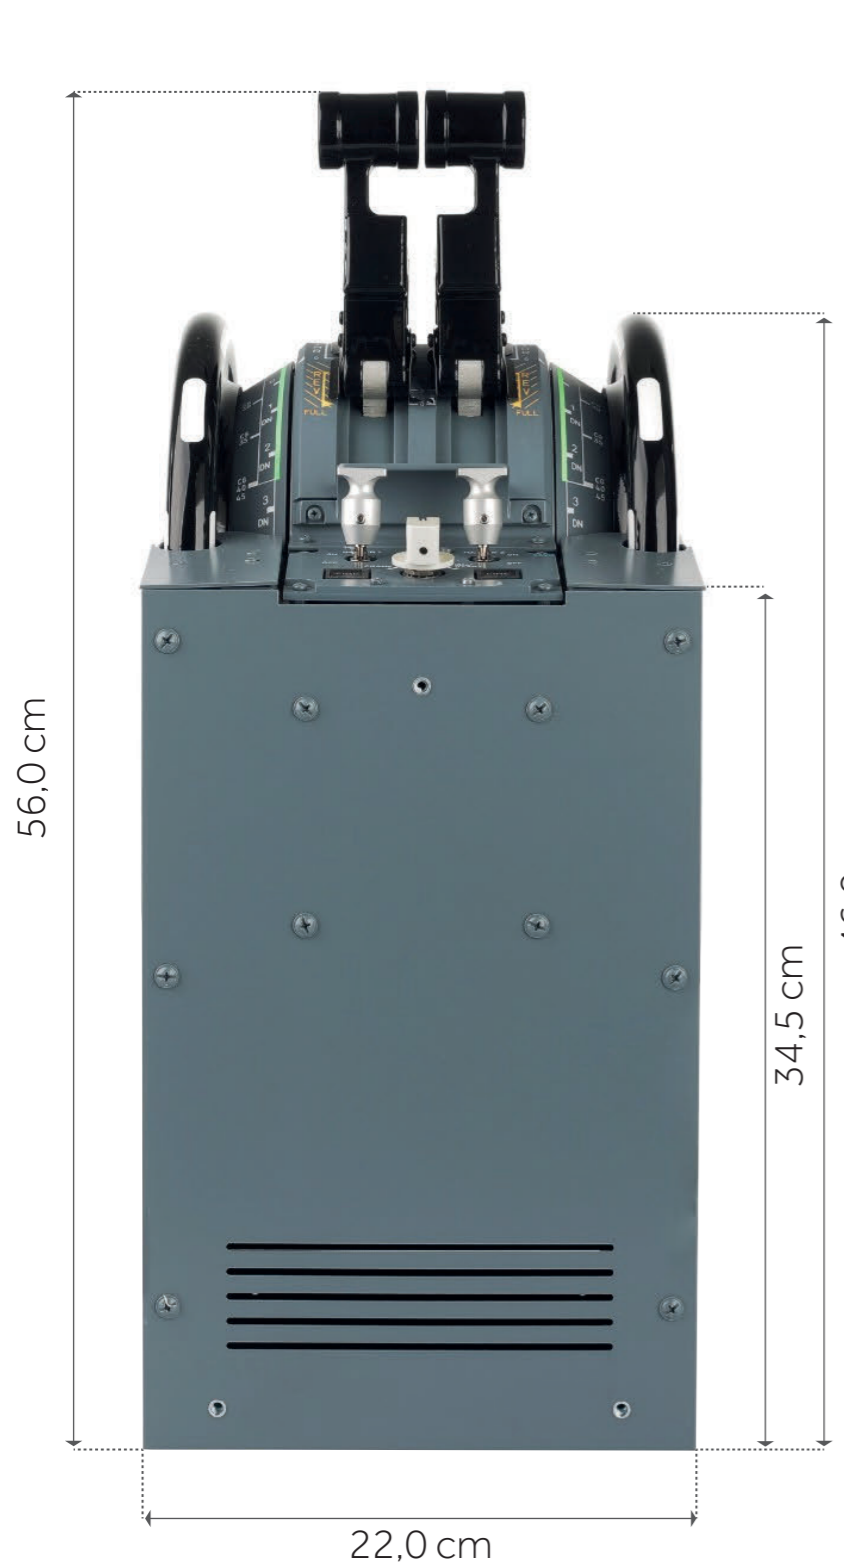

SKU: 146292
MOD: A320-TQ-PRO (MOTORIZED)
Copyright © 2018 Flight Simulator Center

FRONT

REAR

SIDE