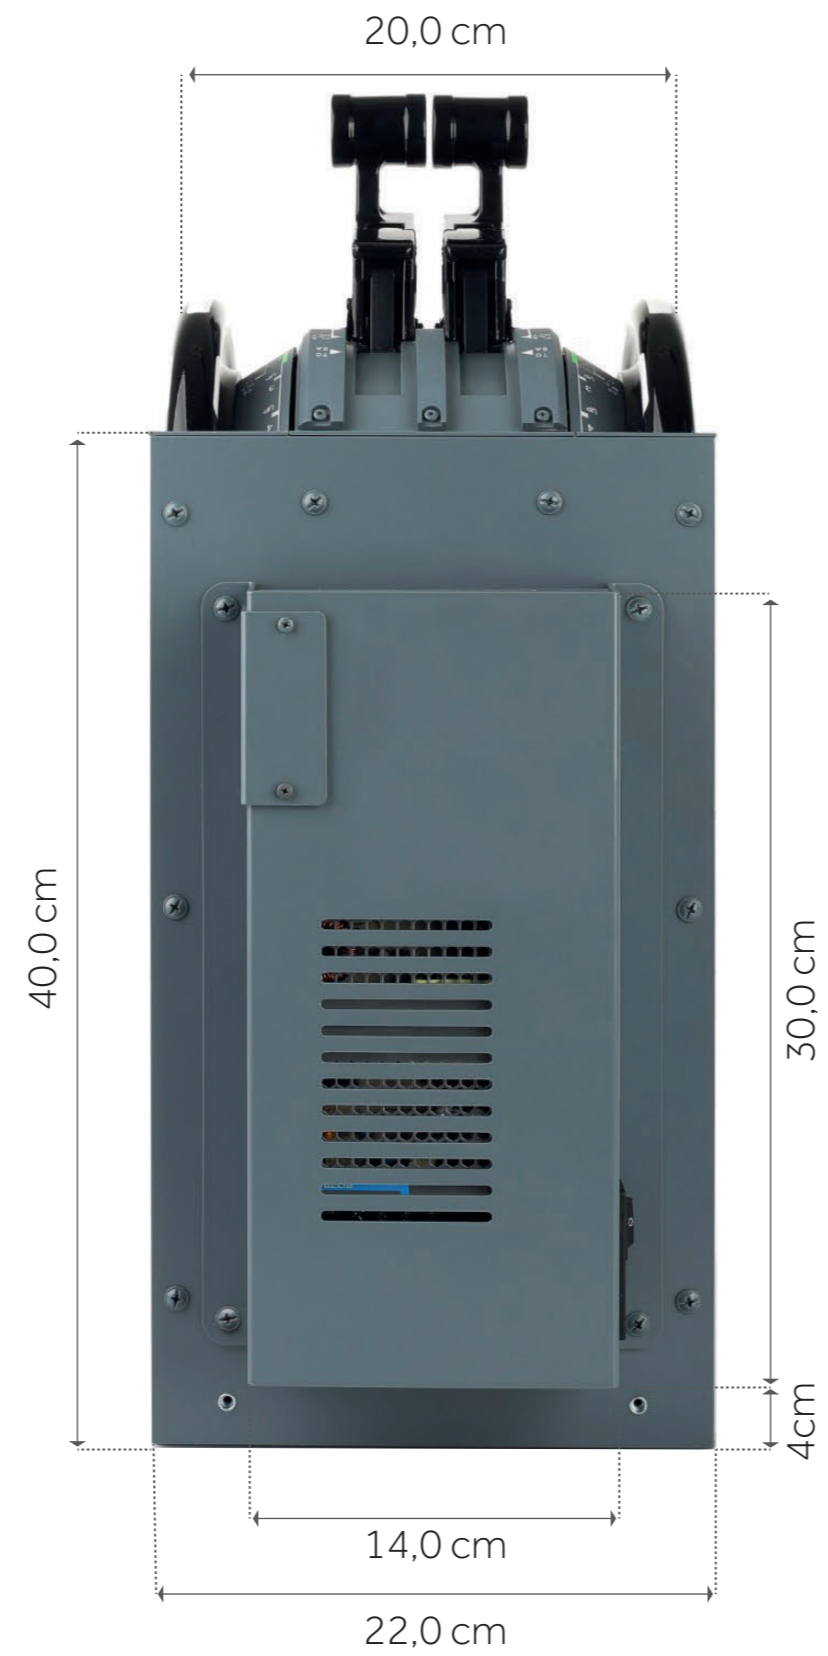

SKU: 146292
MOD: A320-TQ-PRO (MOTORIZED)
Copyright © 2018 Flight Simulator Center

FRONT

REAR

SIDE